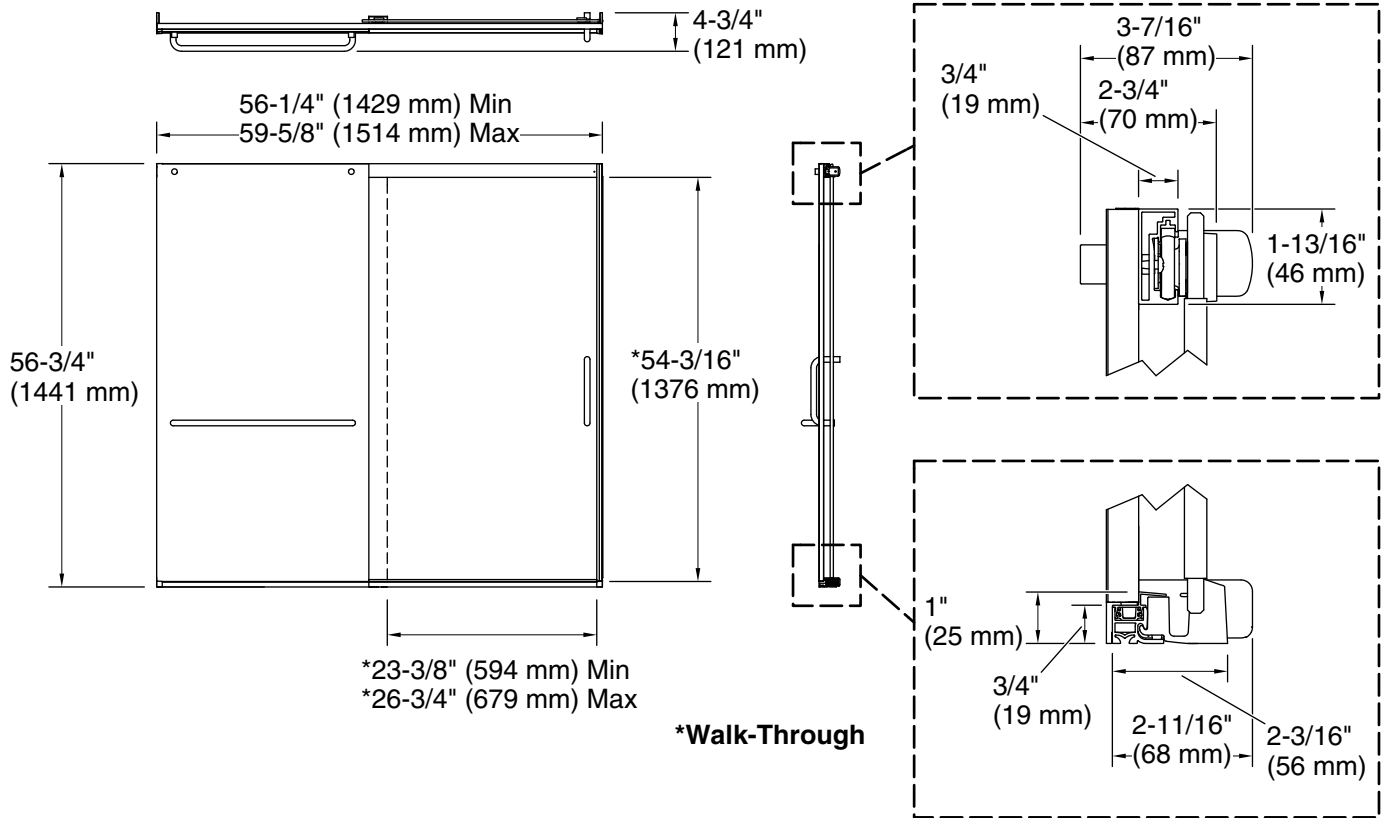

Features

- Frameless design emphasizes glass and creates a sleek, minimalist look.
- Vertical handle with inside knob on moving panel.
- Gently-curved towel bar provides integrated storage on fixed panel.
- Tempered glass ensures maximum safety and durability.
- CleanCoat®+ glass coating creates a hydrophobic barrier that repels water, soap scum, and residue, saving time and protecting shower doors 10 times longer than original CleanCoat. (Based on 2021 internal wear/abrasion testing using a microfiber cloth.)
- Smooth, easy-to-clean wall jambs.
- Full-length moving panel seal provides excellent water containment.
- Coordinates with other items in the Elate collection.

Material

- Frameless, heavy 5/16" (8 mm) thick Crystal Clear tempered glass with rectangular grille pattern.
- Anodized aluminum prevents rust and corrosion.

Installation

- Fits opening widths 56-1/4" - 59-5/8" (1429 - 1514 mm).
- 3-3/8" (86 mm) width adjustment.
- Out-of-plumb adjustability simplifies installation.
- Door can be installed to open to the left or right to suit your bathroom layout.
- For residential use only.
- Not for use in hospitality.

Color	Code	Description
■	BL	Matte Black

Available Glass Options

Code	Description
G79	Crystal Clear with Rectangular Grille Pattern

Technical Information

All product dimensions are nominal.

Installation type:	For bath installation
Opening Width - Min:	56-1/4" (1429 mm)
Opening Width - Max:	59-5/8" (1514 mm)
Walk-through - Min:	23-3/8" (594 mm)
Walk-through - Max:	26-3/4" (679 mm)
Base-To-Wall Radius - Max:	1/2" (13 mm)
Glass thickness:	5/16" (8 mm)
Glass coating:	CleanCoat®

Notes

Install this product according to the installation instructions.

The vertical opening should be a minimum of 60-1/8" (1527 mm) to allow for installation clearance.